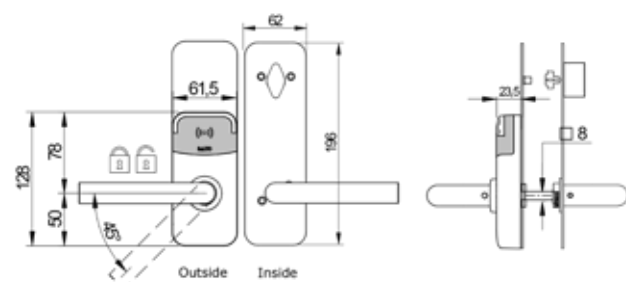

2 handles any type.
Inside plate.
• For mechanical emergency override.

Sx360:

2 handles any type.
Outside built in cover plate and inside plate.

Sx361:

2 handles any type.
Outside built in cover plate and inside thumbturn.

Sx370:

2 handles any type.
Outside and inside built in cover plate.

Sx371:

2 handles any type.
Outside and inside built in cover plate and inside thumbturn.

SALTO Systems.

Get in touch with our team.

Give us a brief summary of your needs, your next project and we'll get back to you.