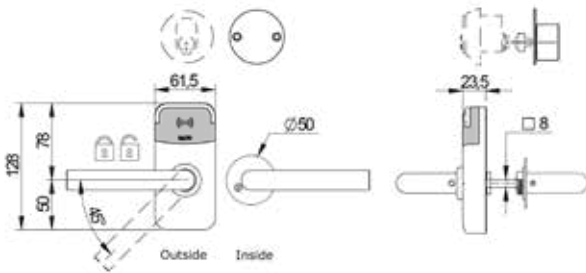

Sx354:

2 handles any type.
Inside plate.
• For mechanical emergency override.