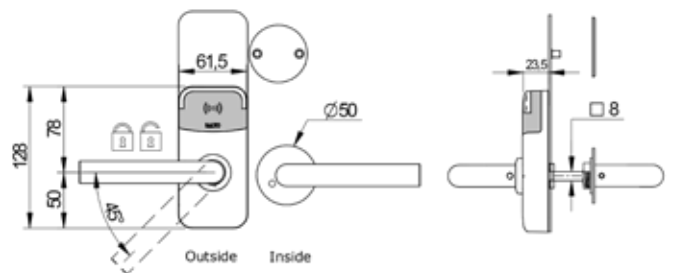

Handles

Compatible handles	E, L, S, T, U, W
--------------------	------------------

MODELS:

Sx350:

2 handles any type.

Sx351:

2 handles any type.
Inside thumbturn.

Sx354:

2 handles any type.
Inside plate.
• For mechanical emergency override.

Sx360:

2 handles any type.
Outside built in cover plate and inside plate.

Sx361:

2 handles any type.
Outside built in cover plate and inside thumbturn.