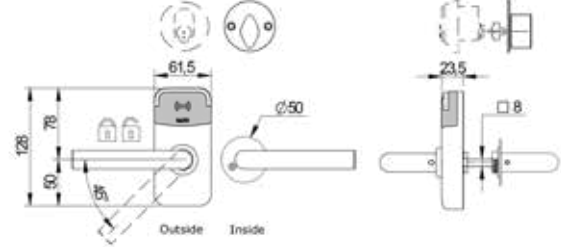

Handles

Compatible handles	E, L, S, T, U, W
--------------------	------------------

MODELS:

Sx350:

2 handles any type.

Sx351:

2 handles any type.
Inside thumbturn.

Sx354:

2 handles any type.
Inside plate.
• For mechanical emergency override.

Sx360:

2 handles any type.
Outside built in cover plate and inside plate.

Sx361:

2 handles any type.
Outside built in cover plate and inside thumbturn.