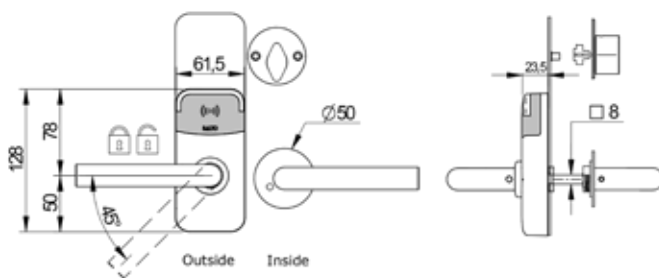

2 handles any type.
Inside plate.
• For mechanical emergency override.

Sx360:

2 handles any type.
Outside built in cover plate and inside plate.

Sx361:

2 handles any type.
Outside built in cover plate and inside thumbturn.

Sx370:

2 handles any type.
Outside and inside built in cover plate.

Sx371:

2 handles any type.
Outside and inside built in cover plate and inside thumbturn.

SALTO Systems.

Get in touch with our team.

Give us a brief summary of your needs, your next project and we'll get back to you.