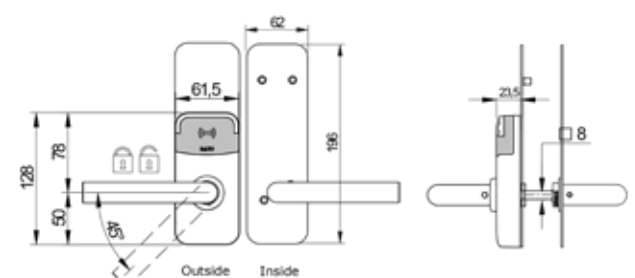

2 handles any type.
Inside plate.
• For mechanical emergency override.

Sx360:

2 handles any type.
Outside built in cover plate and inside plate.

Sx361:

2 handles any type.
Outside built in cover plate and inside thumbturn.

Sx370:

2 handles any type.
Outside and inside built in cover plate.

Sx371:

2 handles any type.
Outside and inside built in cover plate and inside thumbturn.

SALTO Systems.

Get in touch with our team.

Give us a brief summary of your needs, your next project and we'll get back to you.